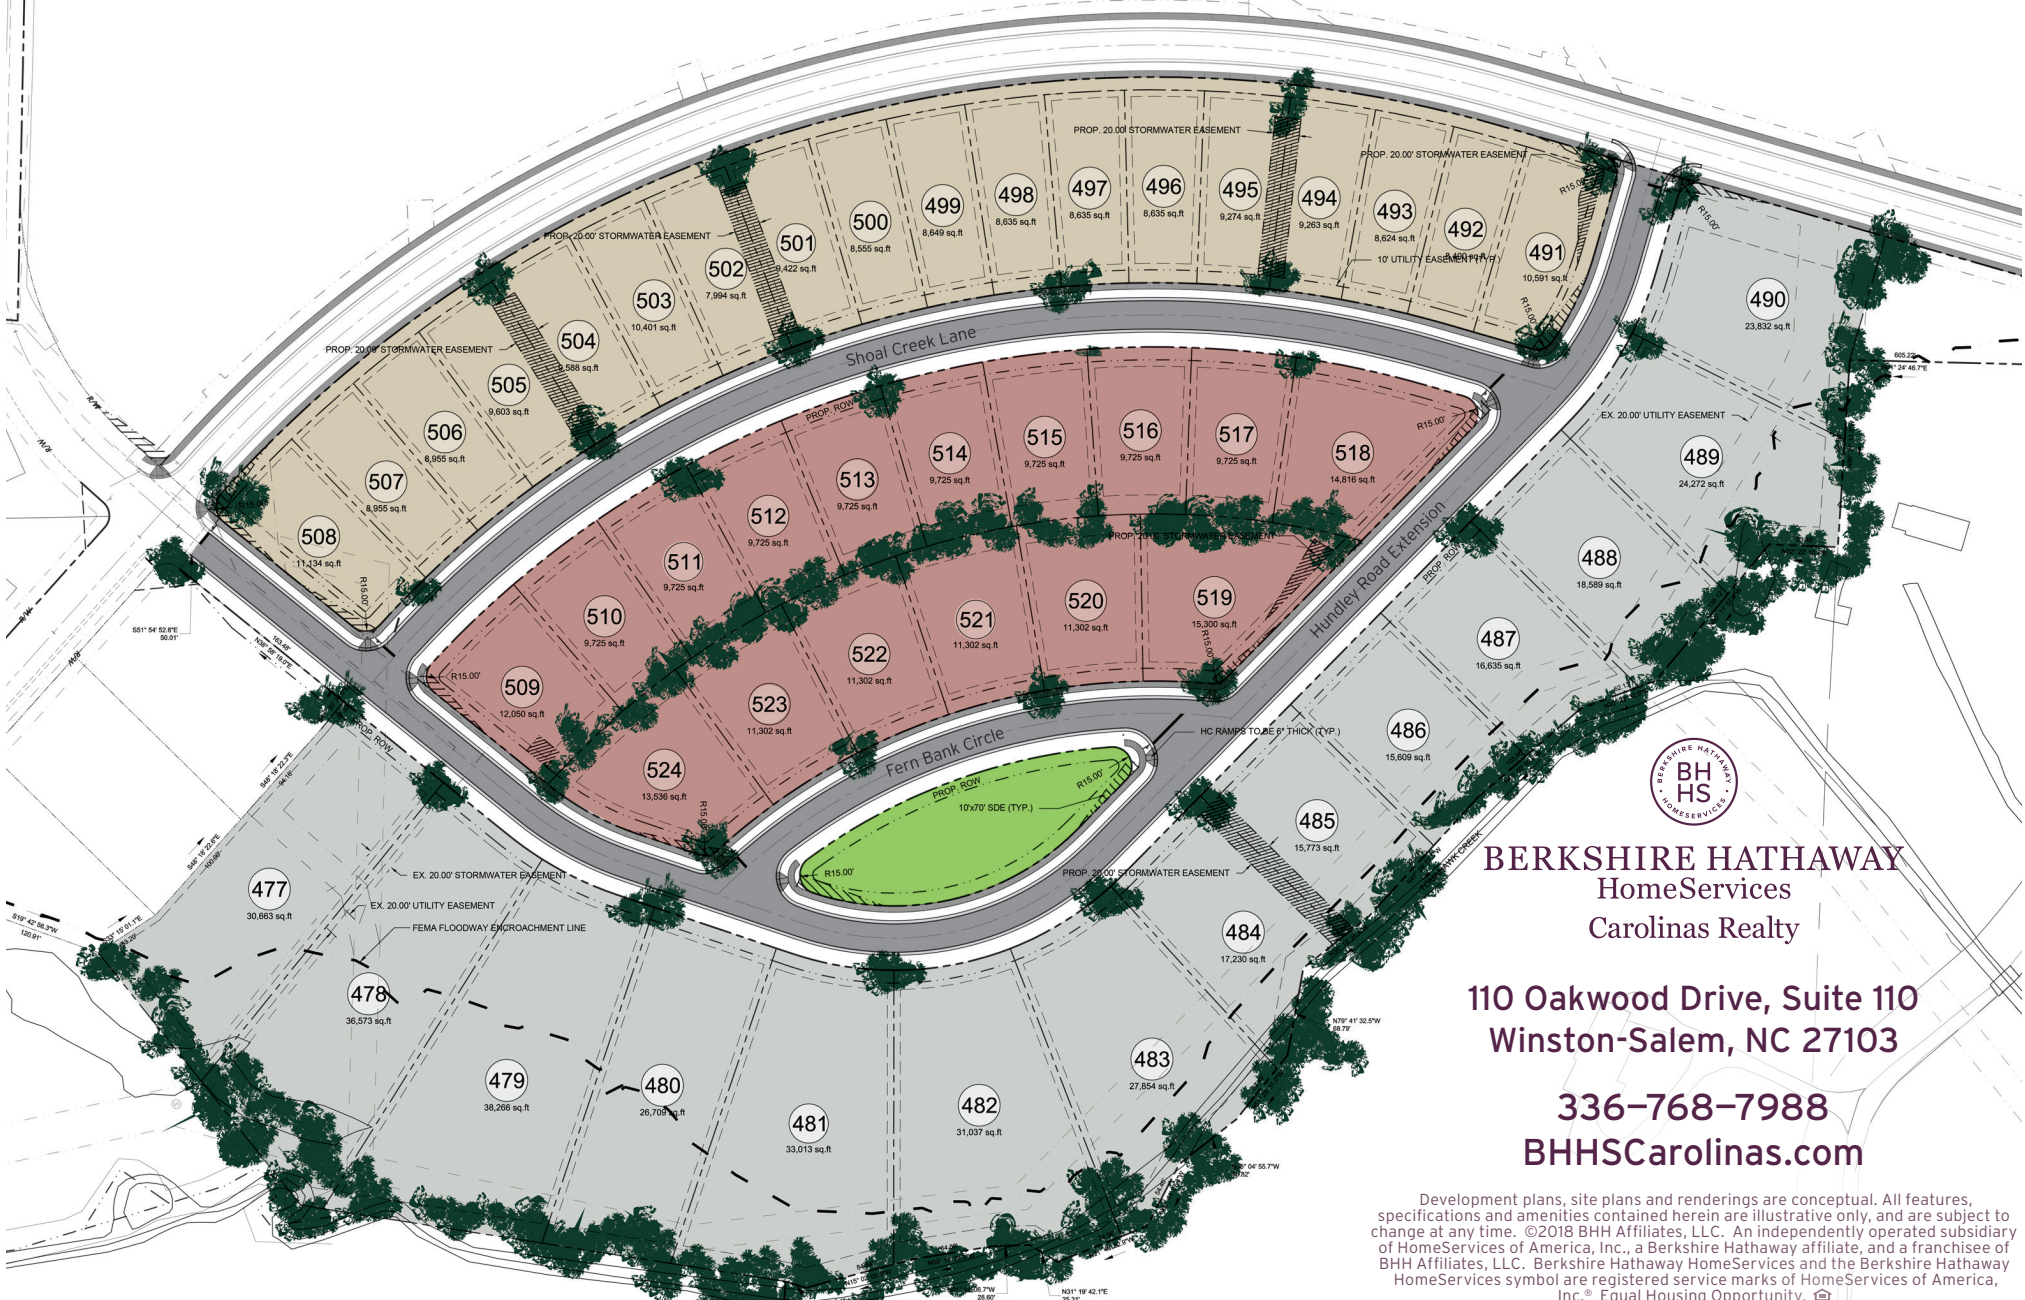

- Isenhour Homes villas from the \$300,000s to the \$400,000s
- Isenhour Homes patio homes from the \$400,000s to the \$600,000s

- Custom homes through any Brookberry Farm builder from the \$500,000s to the \$1,000,000s